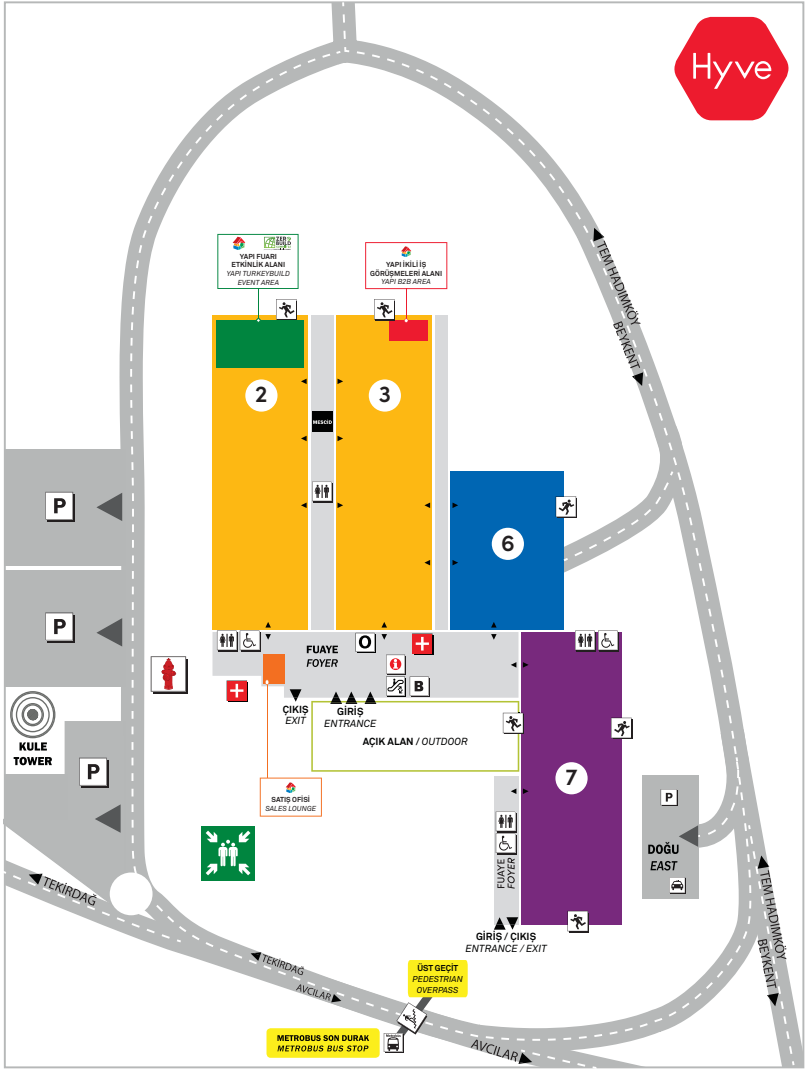

## FUAR ALANI GENEL PLAN EXHIBITION LAYOUT

23 - 26 MART / MARCH 2022 | TÜYAP - BÜYÜKÇEKMECE