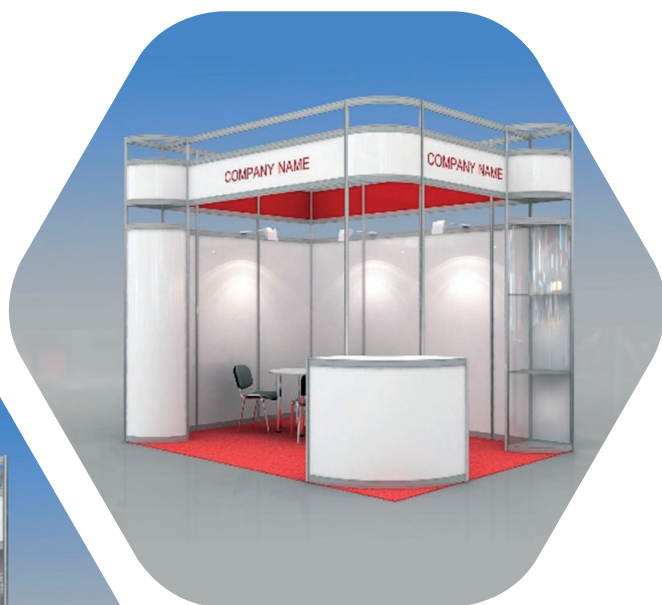

## Shell Scheme Kit

Design shown above suits 12 sq. m booth inline and corner position

Showcase rounded is not included in Ancona default package

Showcase rounded can be ordered on form T4.4

Variant of pylons:  
- with pasting the colour Oracal film  
- with luminescent light

Height of front construction **3.5 m**

Height of walls **2.5 m**

Carpet  
(color at your choice)  
Default color - Grey

The fascia panel with the inscription on the open side of the stand  
(inscription color at your choice)  
Default inscription color - Grey

Partial cover of stand panels with Oracal film  
(color at your choice)

Booth size	12 sq.m.	13-17 sq.m.	18-24 sq.m.	25-48 sq.m.	49-60 sq.m.
Table round D 80 cm (code 314)	1	1	2	2	3
Conference chair (code 303)	3	4	6	8	12
Bar counter Round	1	1	1	2	2
Trash bin	1	1	1	2	2
Plug socket, 1kW	1	1	1	2	2
Halogen light 120W (long arm)	3	5	6	7	8