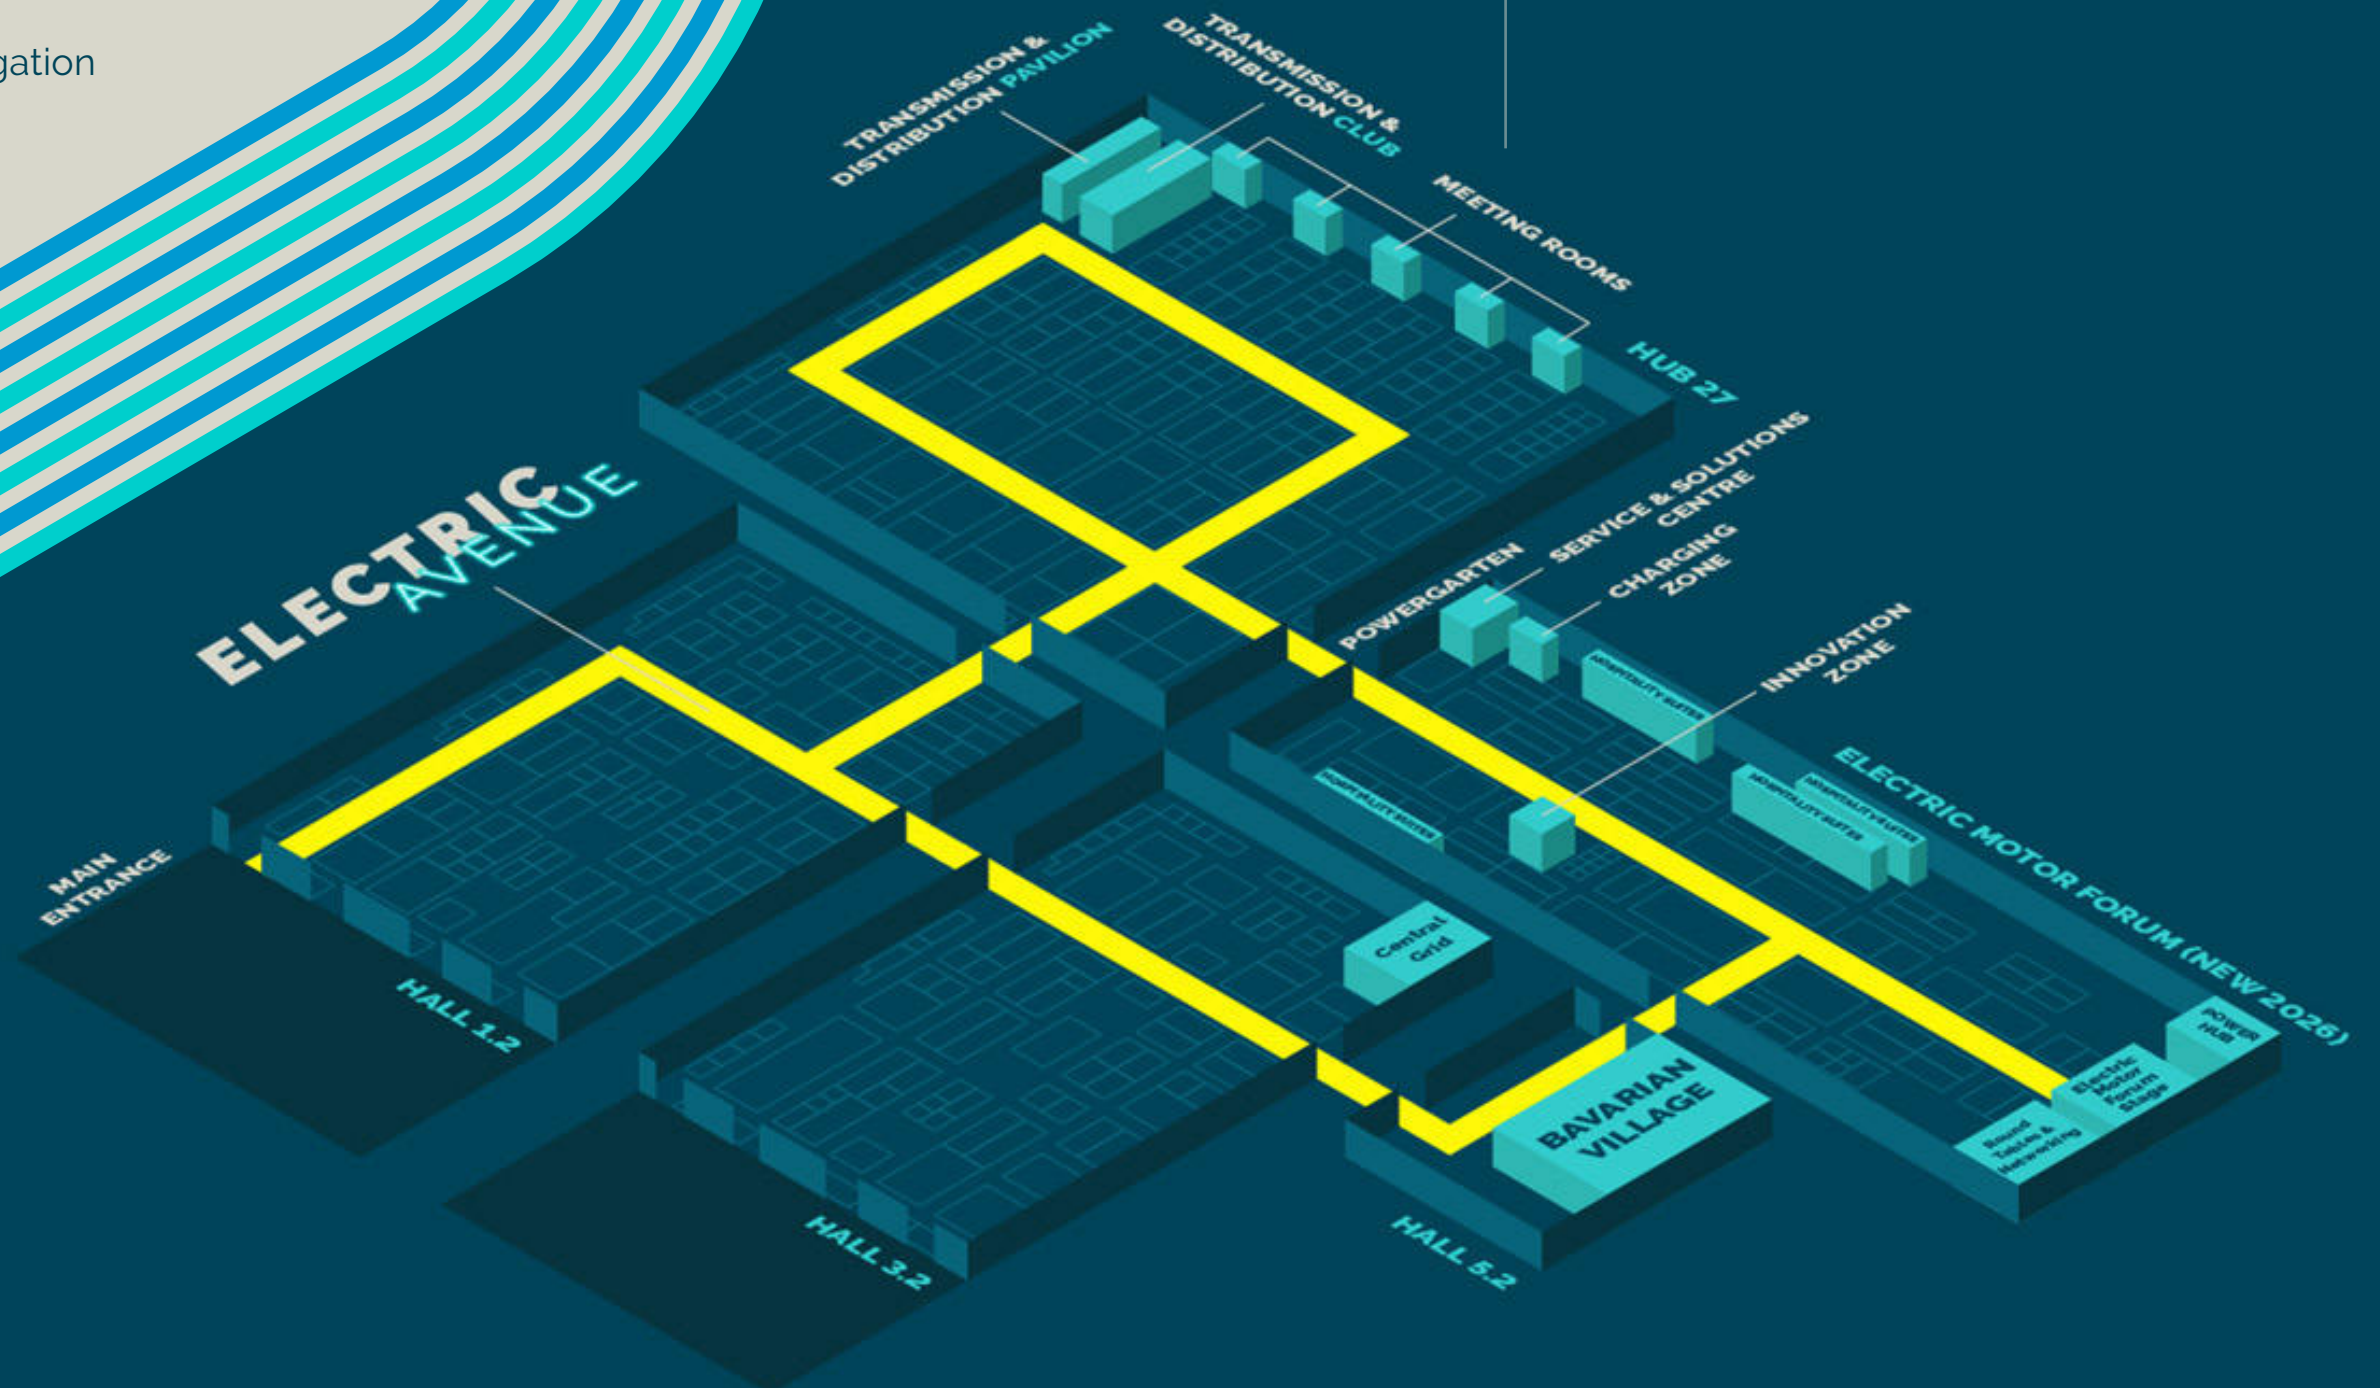

Exhibitors

Speakers

[GET YOUR FREE TICKET](#)

08

Navigate with purpose

The CWIEME Berlin floorplan is designed to support you Where Power Meets Progress.

- Electric Avenue main aisle for efficient navigation
- Clear clustering of technologies and solution areas
- Dedicated spaces for innovation, learning and networking
- Easy movement between halls and feature zones

The layout is built to support better conversations, clearer comparisons and more productive outcomes.

Take the next step

Join Where Power Meets Progress

If your role involves designing, sourcing or delivering electrical manufacturing solutions, CWIEME Berlin is where power meets progress for your company.