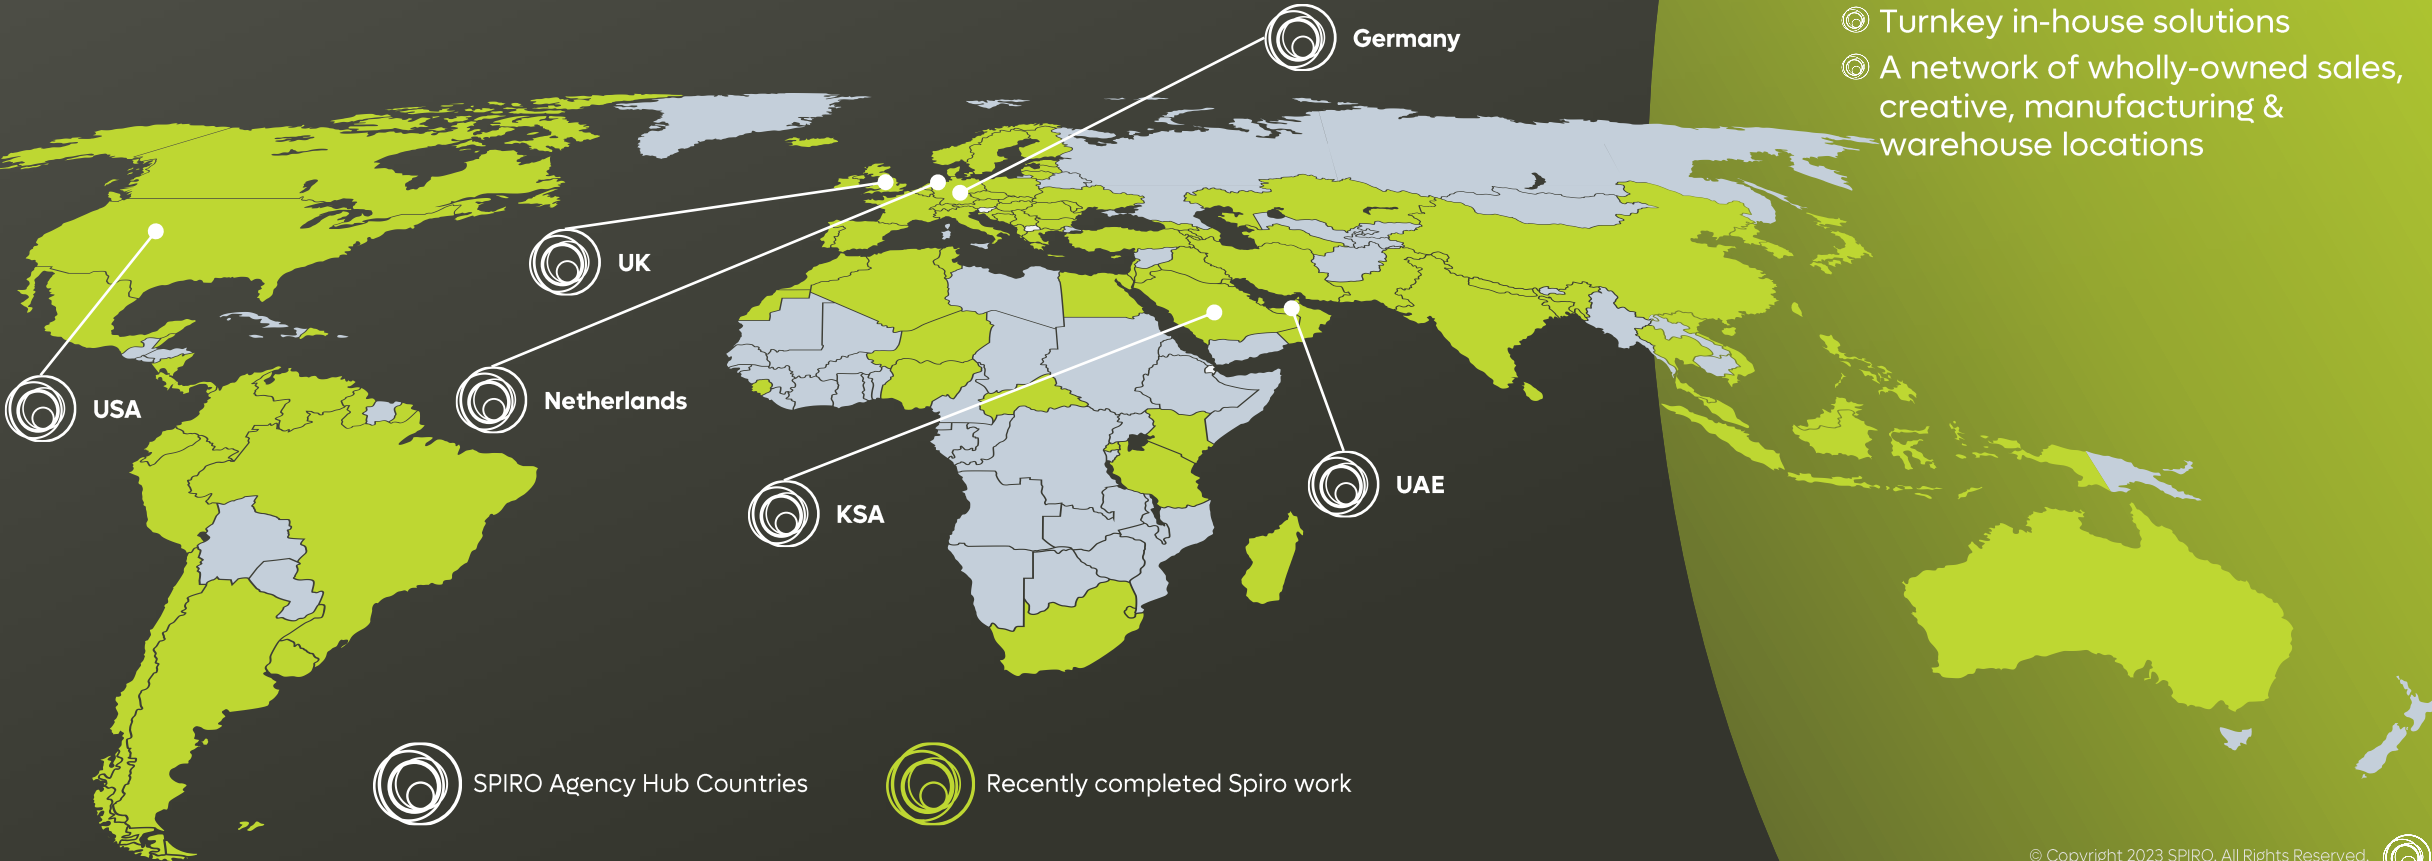

77

presence in countries

600+ brand experience professionals globally

7 global production facilities

GLOBAL EXPERTS. LOCAL EXPERTISE.

we're THERE

We've structured our global agency to deliver exceptional experiential solutions anywhere in the world.

SPIRO PARTNERSHIP BENEFITS

- ⑥ Knowledgeable local resources
- ⑥ Seamless global delivery
- ⑥ Unmatched global consistency
- ⑥ Unparalleled cost savings
- ⑥ Turnkey in-house solutions
- ⑥ A network of wholly-owned sales, creative, manufacturing & warehouse locations