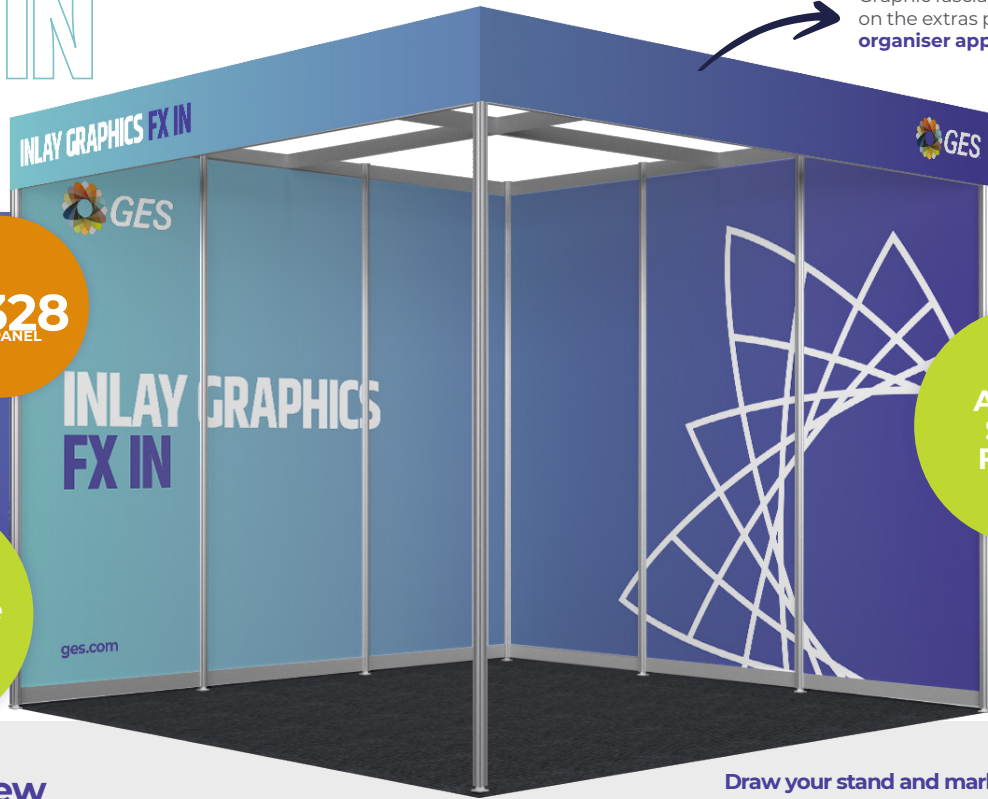

Overview

- Printed direct to panels overlaying the poles as per the visual, each panel is roughly 1m wide.
- Attached directly to the framework of the stand using a clip system.
- Hairline joins between each panel.
- Not Reusable.
- Not suitable for wall mounting or shelving. If you required a TV mounting please contact customer service to discuss solutions.

Draw your stand and mark where you would like your graphics installed.

Product	Quantity	Price
FX OV		€359 per panel

INLAY GRAPHICS

FX IN

Graphic fascia is available on the extras page and requires **organiser approval** prior to ordering

€328
PER PANEL

NOW
Sustainable
GES

A VERY SLICK FINISH

Overview

- Printed panels sitting in between the metalwork as per the visual.
- Attached to the existing system using double sided tape.
- Not reusable.
- Suitable for shell scheme shelving and TV wall mounting. (DPI Support panel required to wall mount TV)

€326
PER PANEL

A GOOD
OPTION
FOR REUSE

NOW
Sustainable

Overview

- Printed direct to a Rollable Material.
- Sitting in between the metalwork as per the visual.
- Attached to the existing system at the top and bottom only, with magnetic tape to allow for easy removal.
- You are responsible for the removal of the graphics and magnetic components after the show, for re-use.
***Be aware that sizes of system may vary from show to show.**
- Suitable for shell scheme shelving and TV wall mounting (DPI Support panel required to wall mount TV)
- Fixing solution for future use after show not included Product