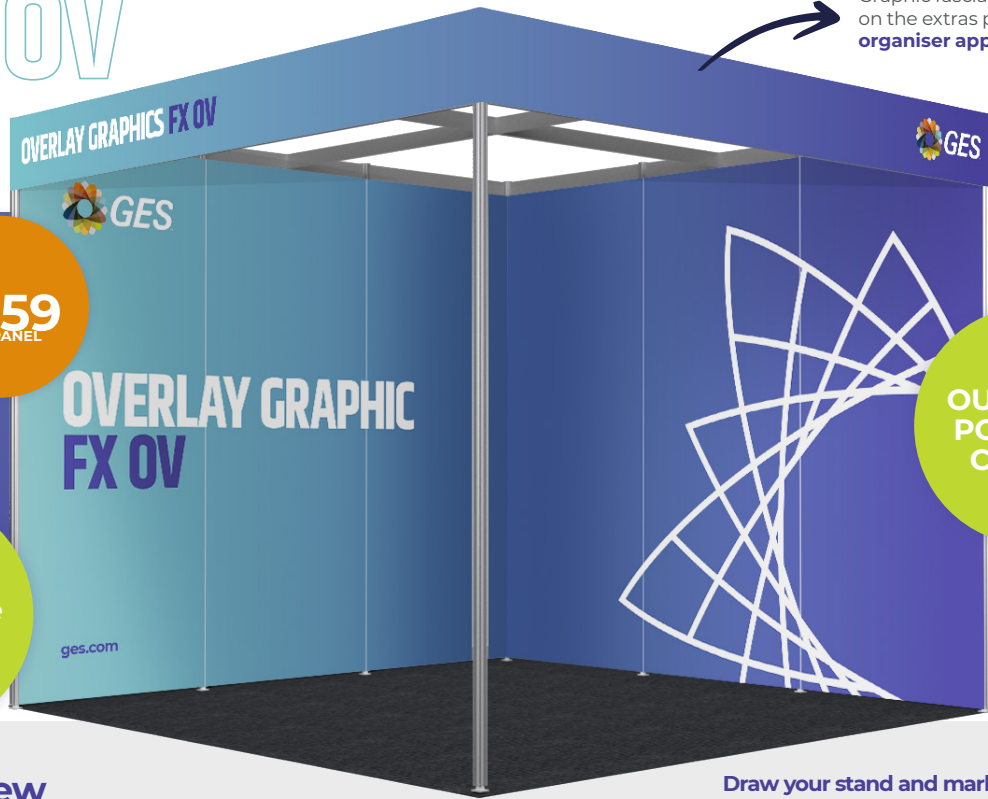

OVERLAY GRAPHICS

FX OV

Graphic fascia is available on the extras page and requires **organiser approval** prior to ordering

€359
PER PANEL

NOW
Sustainable
GES

OUR MOST POPULAR CHOICE

NOT SUITABLE FOR TV MOUNTING

Overview

- Printed direct to panels overlaying the poles as per the visual, each panel is roughly 1m wide.
- Attached directly to the framework of the stand using a clip system.
- Hairline joins between each panel.
- Not Reusable.
- Not suitable for wall mounting or shelving. If you required a TV mounting please contact customer service to discuss solutions.

Draw your stand and mark where you would like your graphics installed.