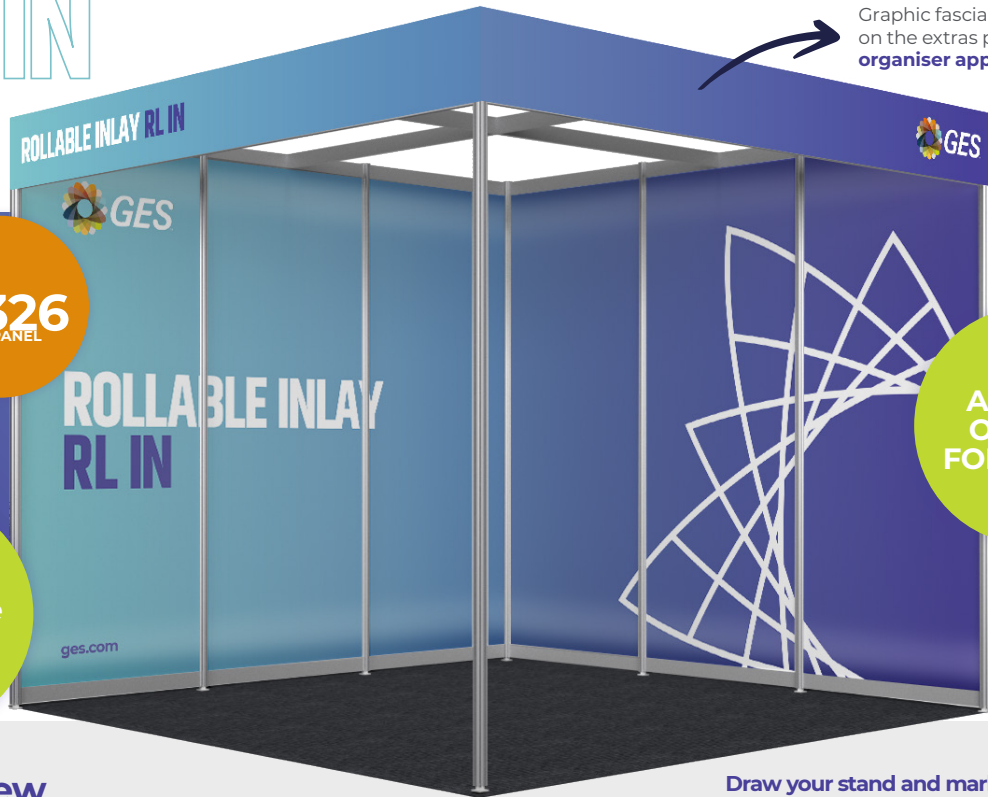

€328
PER PANEL

NOW
Sustainable
GES

A VERY SLICK FINISH

Overview

- Printed panels sitting in between the metalwork as per the visual.
- Attached to the existing system using double sided tape.
- Not reusable.
- Suitable for shell scheme shelving and TV wall mounting. (DPI Support panel required to wall mount TV)

Draw your stand and mark where you would like your graphics installed.

Product	Quantity	Price
FX IN		€328 per panel

ROLLABLE INLAY GRAPHIC

RL IN

Graphic fascia is available on the extras page and requires **organiser approval** prior to ordering

€326
PER PANEL

A GOOD
OPTION
FOR REUSE

NOW
Sustainable

Overview

- Printed direct to a Rollable Material.
- Sitting in between the metalwork as per the visual.
- Attached to the existing system at the top and bottom only, with magnetic tape to allow for easy removal.
- You are responsible for the removal of the graphics and magnetic components after the show, for re-use.
***Be aware that sizes of system may vary from show to show.**
- Suitable for shell scheme shelving and TV wall mounting (DPI Support panel required to wall mount TV)
- Fixing solution for future use after show not included Product