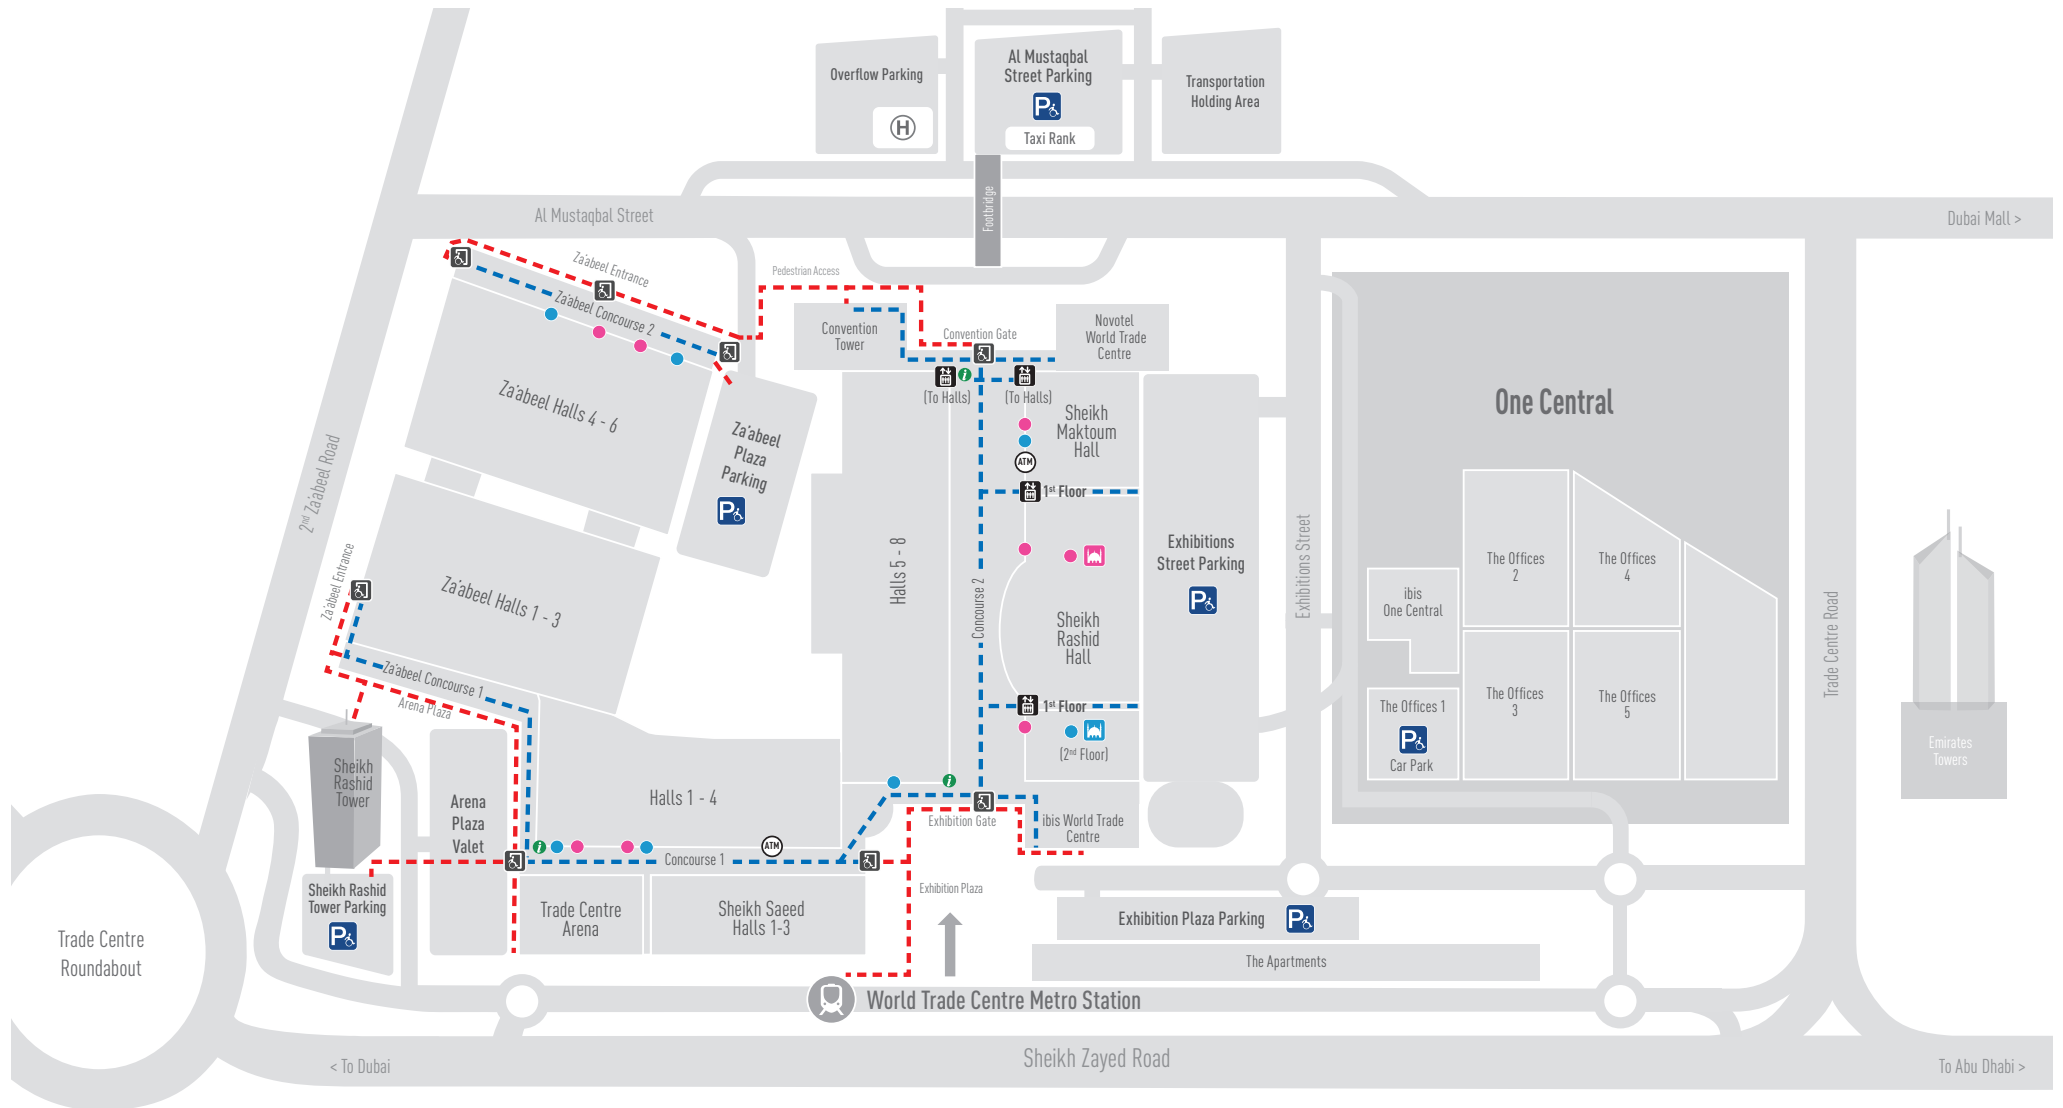

ACCESSIBILITY FOR PEOPLE OF DETERMINATION AT DWTC

-  Entrance/Exit
-  Information Desk
-  Outdoor Accessibility Route
-  Indoor Accessibility Route
-  Elevator
-  Accessibility Washrooms (Men)
-  Accessibility Washrooms (Ladies)
-  Prayer Room (Men)
-  Prayer Room (Ladies)
-  Accessibility Parking
-  Accessibility ATM