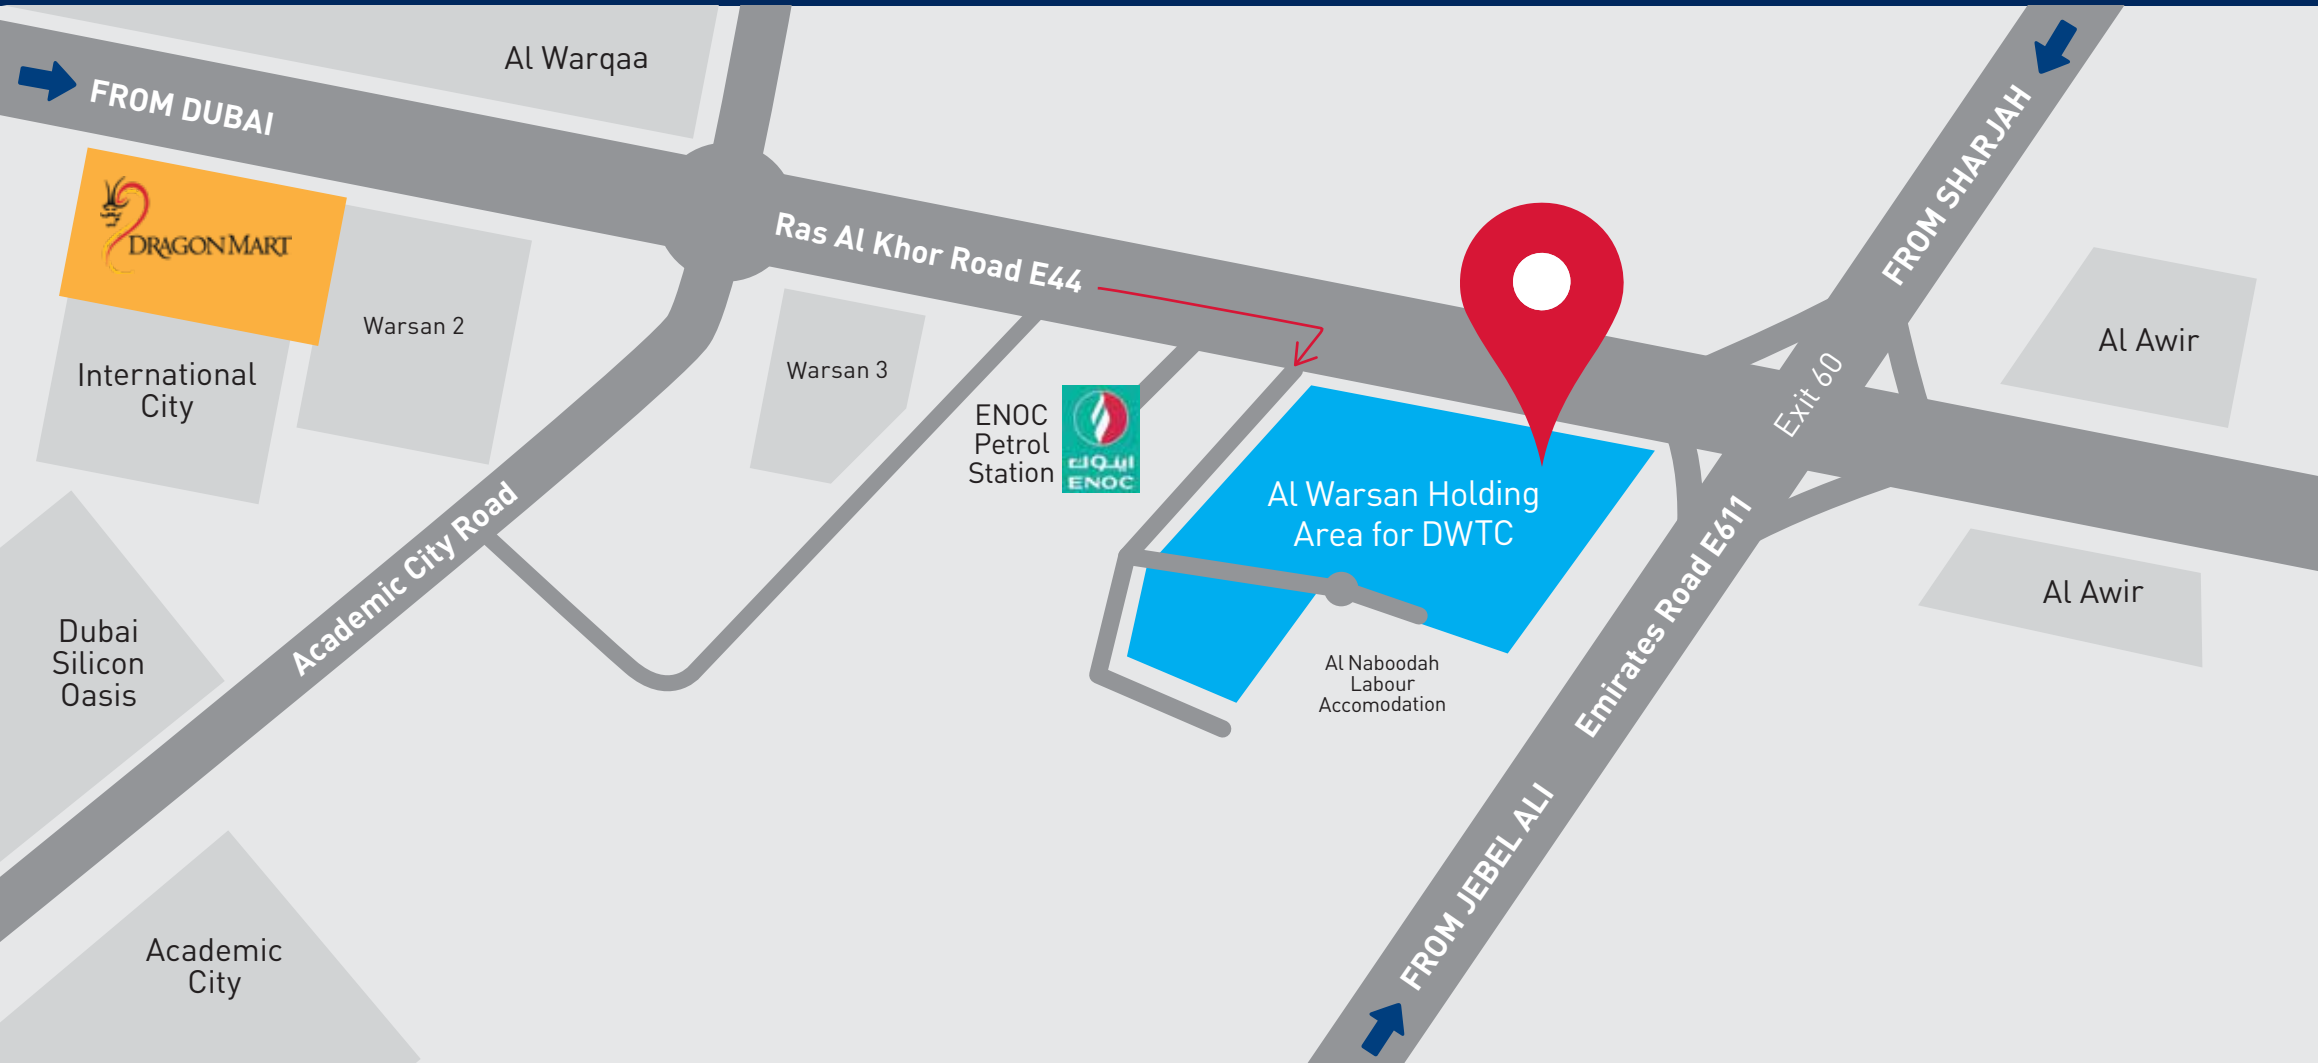

DIRECTIONS TO NEW HOLDING AREA - AL WARSAN

DIRECTIONS:

FROM EMIRATES ROAD:

1. Take the exit 60 heading towards Ras Al Khor Road.
2. Take the U-turn from the first roundabout.
3. Take the first exit after the ENOC petrol station (approx. 700 meters after the petrol station exit).
4. Continue straight and your destination will be on the left.

LOCATION ON GOOGLE MAPS

<https://goo.gl/maps/F5Xjs2gzvhr2>

COORDINATES

25°09'46.0"N 55°29'03.5"E
25.162767, 55.484311

SCAN HERE

To open the location on your Google Maps or Web Browser.

LOCATION OF DWTC AND AL WARSAN HOLDING AREA

SHARJAH

ABU DHABI

LOCATION ON GOOGLE MAPS

<https://goo.gl/maps/F5Xjs2gzvhR2>

COORDINATES

25°09'46.0"N 55°29'03.5"E
25.162767, 55.484311

SCAN HERE

To open the location on your Google Maps or Web Browser.

25km distance between Warsan Holding Area and Dubai World Trade Centre
27minutes average driving time